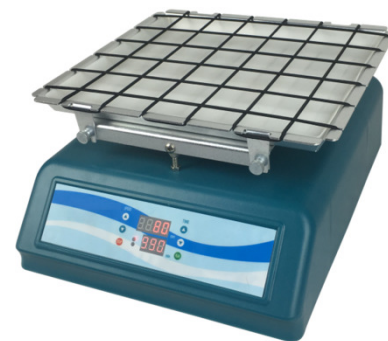

# 3D Shaker

3DS80D

## Features

3DS80D is a heavy duty, digital 3-dimensional shakers and it can load the large volumes

- DC brushless motor
- Light weight; simple and convenient
- Low energy consumption and low noise
- Suitable for use in incubators & freezers
- Universal spring tray; equipped with non-slip rubber mat

## Specifications

Speed	0 ~ 80rpm
Operation Mode	3D in 7°
Tray Size (mm)	380 x 240
Timer	0 ~ 990min
Power	20W
Voltage	AC110~240V; 50~60Hz
Weight	5Kg
Dimension (mm)	260(W) x 280(D) x 140(H)